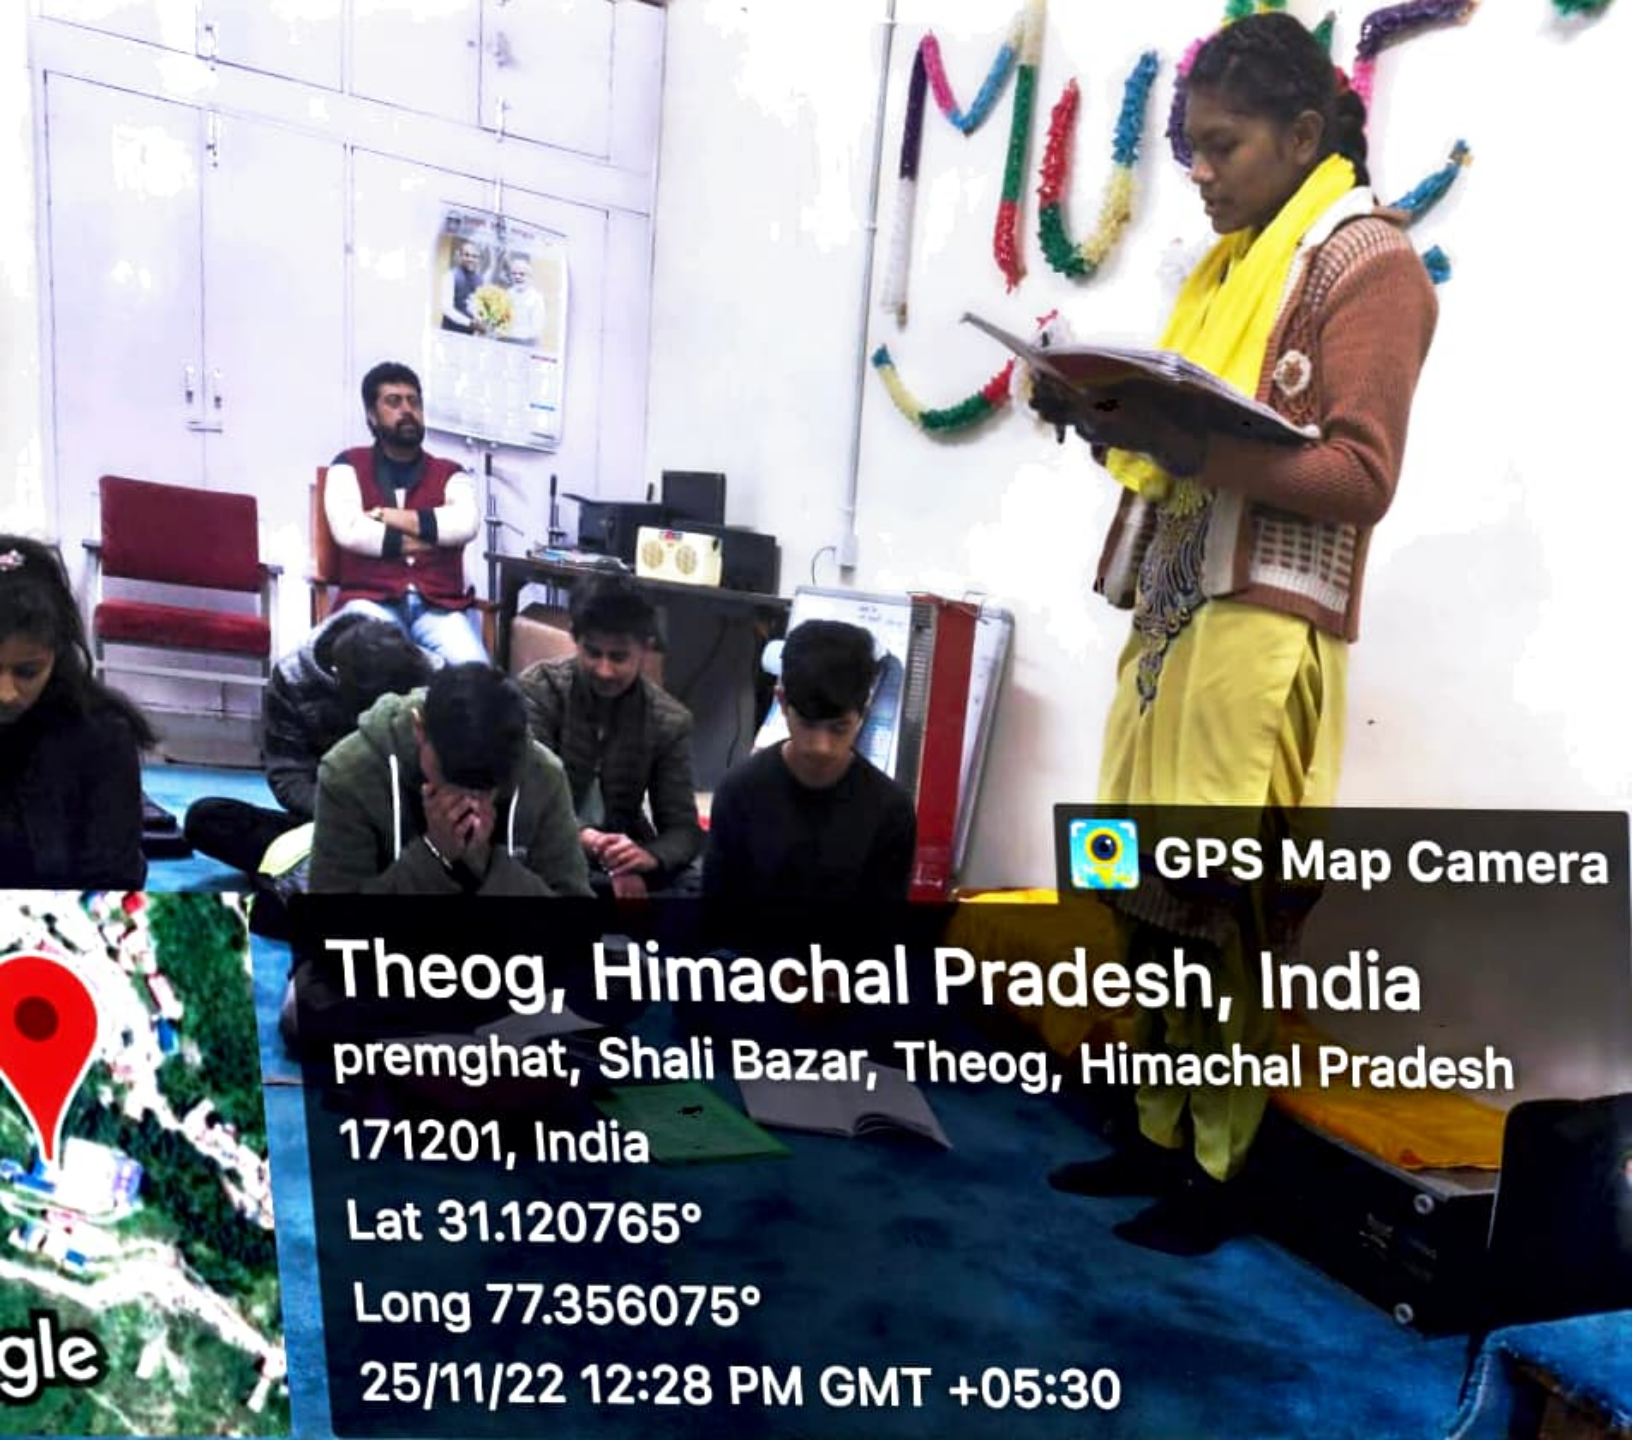

premghat, Shali Bazar, Theog, Himachal

Pradesh 171201, India

Lat 31.120763°

Long 77.356033°

25/11/22 12:13 PM GMT +05:30

MUSIC WORKSHOP
HOW TO PERFORM
ON STAGE
From 4:00 To 5:00

GPS Map Camera

Theog, Himachal Pradesh, India

premghat, Shali Bazar, Theog, Himachal Pradesh

171201, India

Lat 31.120768°

Long 77.35606°

25/11/22 12:24 PM GMT +05:30

 **GPS Map Camera**

Theog, Himachal Pradesh, India

premghat, Shali Bazar, Theog, Himachal Pradesh

171201, India

Lat 31.120765°

Long 77.356075°

25/11/22 12:28 PM GMT +05:30

HOLI FOR THE FUTURE OF...
...TALK

MUSIC WORKSHOP
HOW TO PERFORM
ON STAGE
Farrukh Teja

MUSIC WORKSHOP
HOW TO PERFORM
ON A TAAL

MUSIC WORKSHOP
HOW TO PERFORM
ON
STAGE
Friday 12th